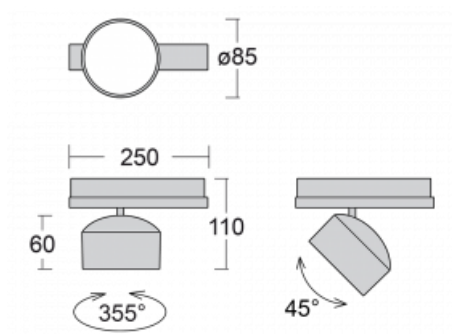

## Technical drawing

Type of installation	3 circuit track
Light distribution	Direct
Luminaire shape	Circular
Colour of the luminaires	White
Material	Aluminium
Lifetime	L80/B20 50 000 hours
Warranty	5 years
Description of luminaires	Luminaire 3 circuit track
Dimensions	ø 85 mm × 110 mm
Weight	0.45 kg
Light source	LED MODUL
Type of optical system	Reflector
Luminous flux*	1900 lm
Colour Temperature	3000 K warm white
Luminous efficacy	114 lm/W
MacAdam Light source	3
Colour rendering index	90
Beam angle	32°
UGR max. X=4H Y=8H, ρ=70,50,20	16.8