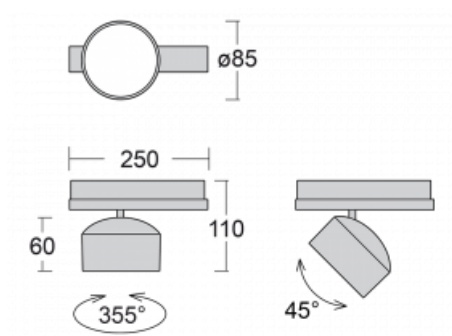

## Technical drawing

Type of installation	3 circuit track
Light distribution	Direct
Luminaire shape	Circular
Colour of the luminaires	White
Material	Aluminium
Lifetime	L80/B20 50 000 hours
Warranty	60 months
Description of luminaires	Luminaire 3 circuit track
Dimensions	$\varnothing 85 \text{ mm} \times 110 \text{ mm}$
Weight	0.45 kg
Light source	LED MODUL
Type of optical system	Reflector
Luminous flux	1900 lm $\pm 10 \%$
Colour Temperature	3000 K warm white
Luminous efficacy	114 lm/W
MacAdam Light source	3
Colour rendering index	90
Beam angle	32°
UGR max. X=4H Y=8H, $\varrho=70,50,20$	16.8