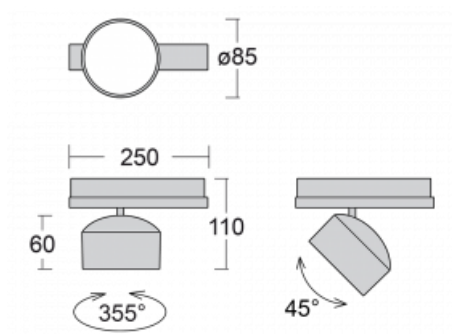

Technical drawing

Type of installation	3 circuit track
Light distribution	Direct
Luminaire shape	Circular
Colour of the luminaires	Silver
Material	Aluminium
Lifetime	L80/B20 50 000 hours
Warranty	5 years
Description of luminaires	Luminaire 3 circuit track
Dimensions	$\varnothing 85 \text{ mm} \times 110 \text{ mm}$
Weight	0.45 kg
Light source	LED MODUL
Type of optical system	Reflector
Luminous flux*	1900 lm
Colour Temperature	3000 K warm white
Luminous efficacy	114 lm/W
Colour rendering index	90
Beam angle	32°
UGR max. X=4H Y=8H, $\rho=70,50,20$	16.8