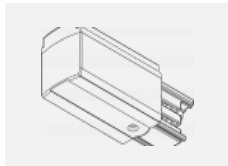

XTS11-2, black
End feed, black