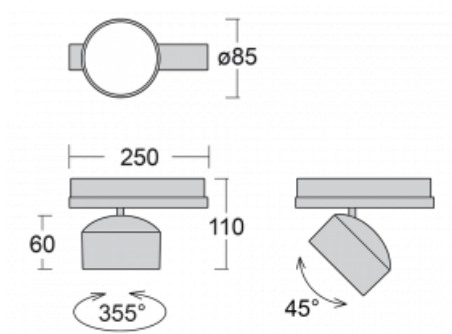

Technical drawing

Type of installation	3 circuit track
Light distribution	Direct
Luminaire shape	Circular
Colour of the luminaires	Black
Material	Aluminium
Lifetime	L80/B20 50 000 hours
Warranty	5 years
Description of luminaires	Luminaire 3 circuit track
Dimensions	$\varnothing 85 \text{ mm} \times 110 \text{ mm}$
Weight	0.45 kg
Light source	LED MODUL
Type of optical system	Reflector
Luminous flux*	1900 lm
Colour Temperature	3000 K warm white
Luminous efficacy	114 lm/W
MacAdam Light source	3
Colour rendering index	90
Beam angle	32°
UGR max. X=4H Y=8H, $\varrho=70,50,20$	16.8