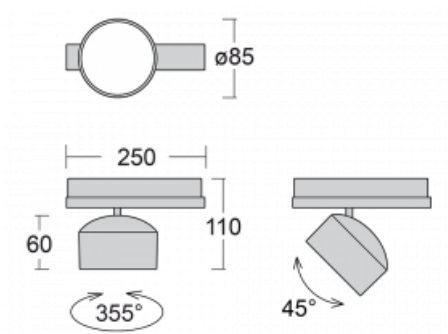

## Technical drawing

Type of installation	3 circuit track
Light distribution	Direct
Luminaire shape	Circular
Colour of the luminaires	White
Material	Aluminium
Lifetime	L80/B20 50 000 hours
Warranty	5 years
Description of luminaires	Luminaire 3 circuit track
Dimensions	$\varnothing 85 \text{ mm} \times 110 \text{ mm}$
Weight	0.45 kg
Light source	LED MODUL
Type of optical system	Reflector
Luminous flux*	2300 lm
Colour Temperature	4000 K cool white
Luminous efficacy	138 lm/W
MacAdam Light source	3
Colour rendering index	80
Beam angle	32°
UGR max. X=4H Y=8H, $\varrho=70,50,20$	17.4