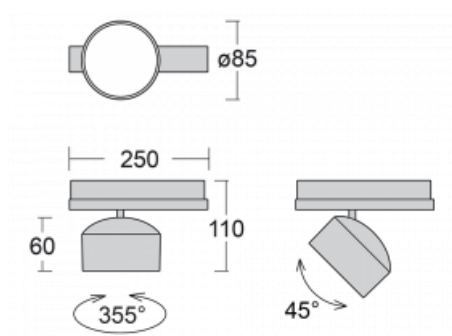

Luminaire

Drob-T

177-600F-10GGE/840, W

A dimmable, tilting track luminaire, whose shape is slightly reminiscent of headlights used on vintage cars. It features highbrightness LEDs with colour rendering of $Ra > 80$ or $Ra > 90$, transparent plexiglass or satin diffuser. The luminaires use adapters for the Global Track three-circuit tracks. Thanks to their minimalist design, they have lower luminous fluxes and are therefore more suitable for smaller shops with lower ceilings, such as drugstores or pharmacies. However, they can also be used in bars or less formal lobbies.

Technical drawing

Type of installation	3 circuit track
Light distribution	Direct
Luminaire shape	Circular
Colour of the luminaires	White
Material	Aluminium
Lifetime	L80/B20 50 000 hours
Warranty	60 months
Description of luminaires	Luminaire 3 circuit track
Dimensions	ø 85 mm × 110 mm
Weight	0.45 kg
Light source	LED MODUL
Type of optical system	Reflector
Luminous flux	2300 lm ± 10 %
Colour Temperature	4000 K cool white
Luminous efficacy	138 lm/W
MacAdam Light source	3
Colour rendering index	80
Beam angle	32°
UGR max. X=4H Y=8H, ρ=70,50,20	17.4