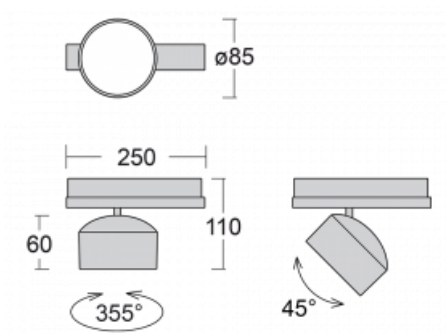

## Technical drawing

Type of installation	3 circuit track
Light distribution	Direct
Luminaire shape	Circular
Colour of the luminaires	Silver
Material	Aluminium
Lifetime	L80/B20 50 000 hours
Warranty	60 months
Description of luminaires	Luminaire 3 circuit track
Dimensions	$\varnothing 85 \text{ mm} \times 110 \text{ mm}$
Weight	0.45 kg
Light source	LED MODUL
Type of optical system	Reflector
Luminous flux	2300 lm $\pm 10 \%$
Colour Temperature	4000 K cool white
Luminous efficacy	138 lm/W
Colour rendering index	80
Beam angle	32°
UGR max. X=4H Y=8H, $\rho=70,50,20$	17.4