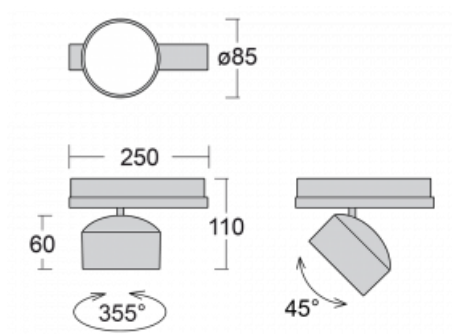

Technical drawing

Type of installation	3 circuit track
Light distribution	Direct
Luminaire shape	Circular
Colour of the luminaires	Black
Material	Aluminium
Lifetime	L80/B20 50 000 hours
Warranty	60 months
Description of luminaires	Luminaire 3 circuit track
Dimensions	ø 85 mm × 110 mm
Weight	0.45 kg
Light source	LED MODUL
Type of optical system	Reflector
Luminous flux	2300 lm ± 10 %
Colour Temperature	4000 K cool white
Luminous efficacy	138 lm/W
MacAdam Light source	3
Colour rendering index	80
Beam angle	32°
UGR max. X=4H Y=8H, ρ=70,50,20	17.4