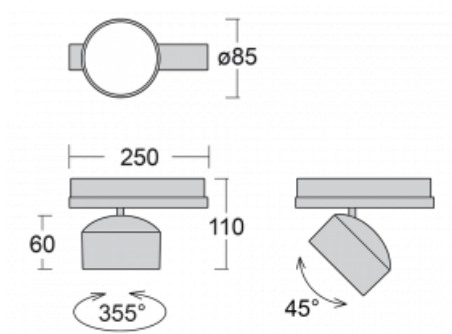

Technical drawing

| | |
|-----------------------------------|---------------------------|
| Type of installation | 3 circuit track |
| Light distribution | Direct |
| Luminaire shape | Circular |
| Colour of the luminaires | White |
| Material | Aluminium |
| Lifetime | L80/B20 50 000 hours |
| Warranty | 5 years |
| Description of luminaires | Luminaire 3 circuit track |
| Dimensions | ø 85 mm × 110 mm |
| Weight | 0.45 kg |
| Light source | LED MODUL |
| Type of optical system | Reflector |
| Luminous flux* | 2200 lm |
| Colour Temperature | 3000 K warm white |
| Luminous efficacy | 132 lm/W |
| MacAdam Light source | 3 |
| Colour rendering index | 80 |
| Beam angle | 32° |
| UGR max. X=4H Y=8H, ρ=70,50,20 | 17.3 |