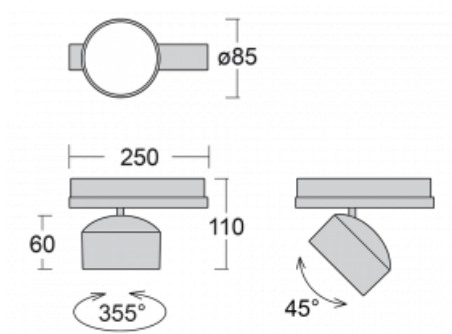

Technical drawing

Type of installation	3 circuit track
Light distribution	Direct
Luminaire shape	Circular
Colour of the luminaires	White
Material	Aluminium
Lifetime	L80/B20 50 000 hours
Warranty	60 months
Description of luminaires	Luminaire 3 circuit track
Dimensions	ø 85 mm × 110 mm
Weight	0.45 kg
Light source	LED MODUL
Type of optical system	Reflector
Luminous flux	2200 lm ± 10 %
Colour Temperature	3000 K warm white
Luminous efficacy	132 lm/W
MacAdam Light source	3
Colour rendering index	80
Beam angle	32°
UGR max. X=4H Y=8H, ρ=70,50,20	17.3