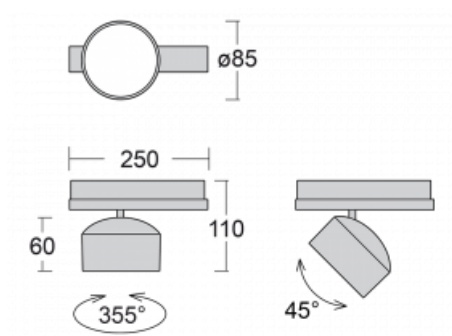

## Technical drawing

Type of installation	3 circuit track
Light distribution	Direct
Luminaire shape	Circular
Colour of the luminaires	Silver
Material	Aluminium
Lifetime	L80/B20 50 000 hours
Warranty	60 months
Description of luminaires	Luminaire 3 circuit track
Dimensions	$\varnothing 85 \text{ mm} \times 110 \text{ mm}$
Weight	0.45 kg
Light source	LED MODUL
Type of optical system	Reflector
Luminous flux	2200 lm $\pm 10 \%$
Colour Temperature	3000 K warm white
Luminous efficacy	132 lm/W
Colour rendering index	80
Beam angle	$32^\circ$
UGR max. X=4H Y=8H, $\rho=70,50,20$	17.3