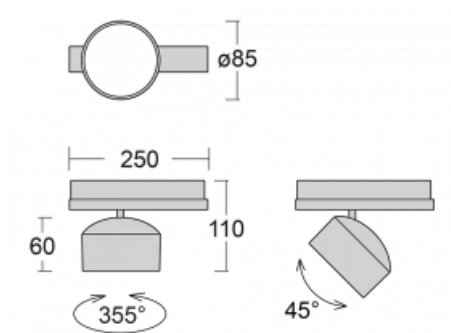

Technical drawing

Type of installation	3 circuit track
Light distribution	Direct
Luminaire shape	Circular
Colour of the luminaires	Silver
Material	Aluminium
Lifetime	L80/B20 50 000 hours
Warranty	5 years
Description of luminaires	Luminaire 3 circuit track
Dimensions	$\varnothing 85 \text{ mm} \times 110 \text{ mm}$
Weight	0.45 kg
Light source	LED MODUL
Type of optical system	Reflector
Luminous flux*	2200 lm
Colour Temperature	3000 K warm white
Luminous efficacy	132 lm/W
Colour rendering index	80
Beam angle	32°
UGR max. X=4H Y=8H, $\rho=70,50,20$	17.3