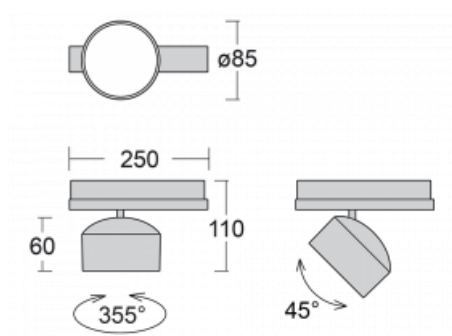

Technical drawing

Type of installation	3 circuit track
Light distribution	Direct
Luminaire shape	Circular
Colour of the luminaires	Black
Material	Aluminium
Lifetime	L80/B20 50 000 hours
Warranty	60 months
Description of luminaires	Luminaire 3 circuit track
Dimensions	$\varnothing 85 \text{ mm} \times 110 \text{ mm}$
Weight	0.45 kg
Light source	LED MODUL
Type of optical system	Reflector
Luminous flux	2200 lm $\pm 10 \%$
Colour Temperature	3000 K warm white
Luminous efficacy	132 lm/W
MacAdam Light source	3
Colour rendering index	80
Beam angle	32°
UGR max. X=4H Y=8H, $\varrho=70,50,20$	17.3