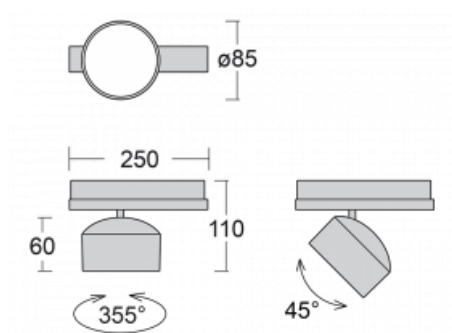

## Technical drawing

Type of installation	3 circuit track
Light distribution	Direct
Luminaire shape	Circular
Colour of the luminaires	Black
Material	Aluminium
Lifetime	L80/B20 50 000 hours
Warranty	5 years
Description of luminaires	Luminaire 3 circuit track
Dimensions	$\varnothing 85 \text{ mm} \times 110 \text{ mm}$
Weight	0.45 kg
Light source	LED MODUL
Type of optical system	Reflector
Luminous flux*	2200 lm
Colour Temperature	3000 K warm white
Luminous efficacy	132 lm/W
MacAdam Light source	3
Colour rendering index	80
Beam angle	32°
UGR max. X=4H Y=8H, $\varrho=70,50,20$	17.3