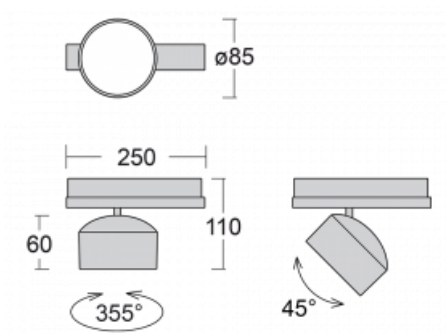

Technical drawing

Type of installation	3 circuit track
Light distribution	Direct
Luminaire shape	Circular
Colour of the luminaires	Silver
Material	Aluminium
Lifetime	L80/B20 50 000 hours
Warranty	60 months
Description of luminaires	Luminaire 3 circuit track
Dimensions	ø 85 mm × 110 mm
Weight	0.5 kg
Light source	LED MODUL
Type of optical system	Reflector
Luminous flux	2000 lm ± 10 %
Colour Temperature	4000 K cool white
Luminous efficacy	120 lm/W
MacAdam Light source	3
Colour rendering index	90
Beam angle	32°
UGR max. X=4H Y=8H, ρ=70,50,20	16.9