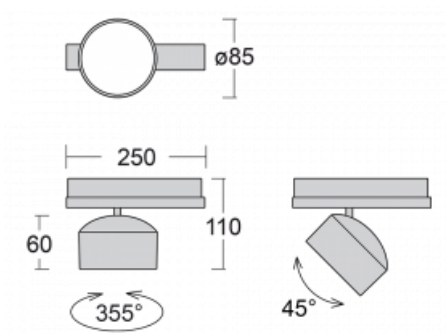

Technical drawing

Type of installation	3 circuit track
Light distribution	Direct
Luminaire shape	Circular
Colour of the luminaires	Black
Material	Aluminium
Lifetime	L80/B20 50 000 hours
Warranty	5 years
Description of luminaires	Luminaire 3 circuit track
Dimensions	ø 85 mm × 110 mm
Weight	0.5 kg
Light source	LED MODUL
Type of optical system	Reflector
Luminous flux*	2000 lm
Colour Temperature	4000 K cool white
Luminous efficacy	120 lm/W
MacAdam Light source	3
Colour rendering index	90
Beam angle	32°
UGR max. X=4H Y=8H, ρ=70,50,20	16.9