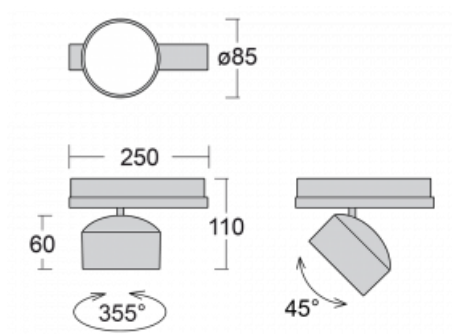

Technical drawing

Type of installation	3 circuit track
Light distribution	Direct
Luminaire shape	Circular
Colour of the luminaires	Silver
Material	Aluminium
Lifetime	L80/B20 50 000 hours
Warranty	60 months
Description of luminaires	Luminaire 3 circuit track
Dimensions	ø 85 mm × 110 mm
Weight	0.5 kg
Light source	LED MODUL
Type of optical system	Reflector
Luminous flux	1900 lm ± 10 %
Colour Temperature	3000 K warm white
Luminous efficacy	114 lm/W
MacAdam Light source	3
Colour rendering index	90
Beam angle	32°
UGR max. X=4H Y=8H, ρ=70,50,20	16.8