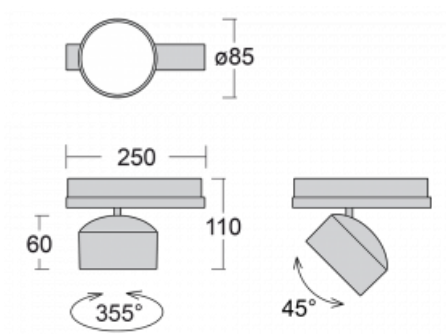

Technical drawing

Type of installation	3 circuit track
Light distribution	Direct
Luminaire shape	Circular
Colour of the luminaires	Silver
Material	Aluminium
Lifetime	L80/B20 50 000 hours
Warranty	5 years
Description of luminaires	Luminaire 3 circuit track
Dimensions	ø 85 mm × 110 mm
Weight	0.5 kg
Light source	LED MODUL
Type of optical system	Reflector
Luminous flux*	1900 lm
Colour Temperature	3000 K warm white
Luminous efficacy	114 lm/W
MacAdam Light source	3
Colour rendering index	90
Beam angle	32°
UGR max. X=4H Y=8H, ρ=70,50,20	16.8