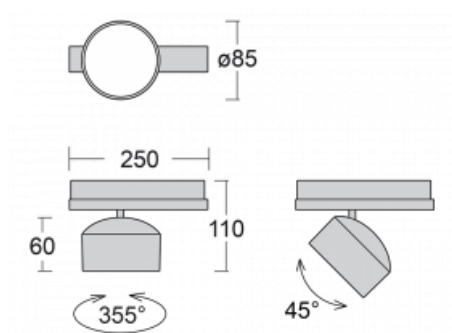

Technical drawing

Type of installation	3 circuit track
Light distribution	Direct
Luminaire shape	Circular
Colour of the luminaires	Black
Material	Aluminium
Lifetime	L80/B20 50 000 hours
Warranty	60 months
Description of luminaires	Luminaire 3 circuit track
Dimensions	$\varnothing 85 \text{ mm} \times 110 \text{ mm}$
Weight	0.5 kg
Light source	LED MODUL
Type of optical system	Reflector
Luminous flux	1900 lm $\pm 10 \%$
Colour Temperature	3000 K warm white
Luminous efficacy	114 lm/W
MacAdam Light source	3
Colour rendering index	90
Beam angle	32°
UGR max. X=4H Y=8H, $\varrho=70,50,20$	16.8