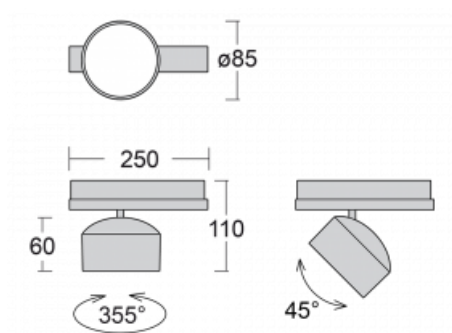

Technical drawing

Type of installation	3 circuit track
Light distribution	Direct
Luminaire shape	Circular
Colour of the luminaires	Black
Material	Aluminium
Lifetime	L80/B20 50 000 hours
Warranty	5 years
Description of luminaires	Luminaire 3 circuit track
Dimensions	$\varnothing 85 \text{ mm} \times 110 \text{ mm}$
Weight	0.5 kg
Light source	LED MODUL
Type of optical system	Reflector
Luminous flux*	1900 lm
Colour Temperature	3000 K warm white
Luminous efficacy	114 lm/W
MacAdam Light source	3
Colour rendering index	90
Beam angle	32°
UGR max. X=4H Y=8H, $\varrho=70,50,20$	16.8