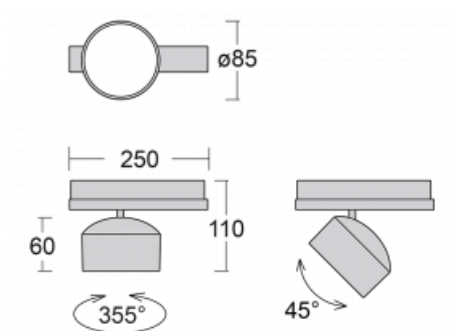

Technical drawing

Type of installation	3 circuit track
Light distribution	Direct
Luminaire shape	Circular
Colour of the luminaires	Silver
Material	Aluminium
Lifetime	L80/B20 50 000 hours
Warranty	5 years
Description of luminaires	Luminaire 3 circuit track
Dimensions	$\varnothing 85 \text{ mm} \times 110 \text{ mm}$
Weight	0.5 kg
Light source	LED MODUL
Type of optical system	Reflector
Luminous flux*	2300 lm
Colour Temperature	4000 K cool white
Luminous efficacy	138 lm/W
MacAdam Light source	3
Colour rendering index	80
Beam angle	32°
UGR max. X=4H Y=8H, $\varrho=70,50,20$	17.4