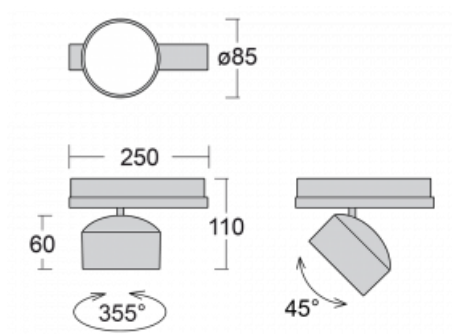

Technical drawing

Type of installation	3 circuit track
Light distribution	Direct
Luminaire shape	Circular
Colour of the luminaires	Silver
Material	Aluminium
Lifetime	L80/B20 50 000 hours
Warranty	60 months
Description of luminaires	Luminaire 3 circuit track
Dimensions	ø 85 mm × 110 mm
Weight	0.5 kg
Light source	LED MODUL
Type of optical system	Reflector
Luminous flux	2300 lm ± 10 %
Colour Temperature	4000 K cool white
Luminous efficacy	138 lm/W
MacAdam Light source	3
Colour rendering index	80
Beam angle	32°
UGR max. X=4H Y=8H, ρ=70,50,20	17.4