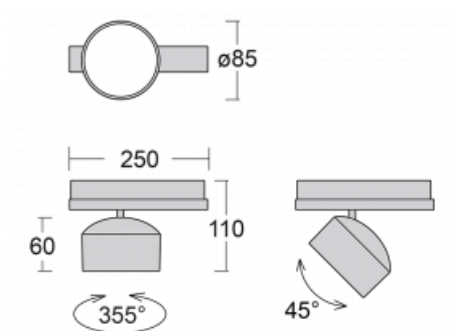

Technical drawing

Type of installation	3 circuit track
Light distribution	Direct
Luminaire shape	Circular
Colour of the luminaires	White
Material	Aluminium
Lifetime	L80/B20 50 000 hours
Warranty	5 years
Description of luminaires	Luminaire 3 circuit track
Dimensions	$\varnothing 85 \text{ mm} \times 110 \text{ mm}$
Weight	0.5 kg
Light source	LED MODUL
Type of optical system	Reflector
Luminous flux*	2200 lm
Colour Temperature	3000 K warm white
Luminous efficacy	132 lm/W
MacAdam Light source	3
Colour rendering index	80
Beam angle	32°
UGR max. X=4H Y=8H, $\varrho=70,50,20$	17.3