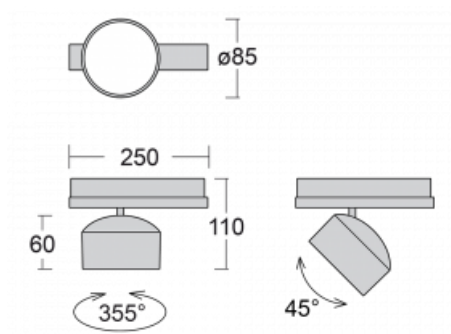

## Technical drawing

Type of installation	3 circuit track
Light distribution	Direct
Luminaire shape	Circular
Colour of the luminaires	White
Material	Aluminium
Lifetime	L80/B20 50 000 hours
Warranty	60 months
Description of luminaires	Luminaire 3 circuit track
Dimensions	$\varnothing 85 \text{ mm} \times 110 \text{ mm}$
Weight	0.5 kg
Light source	LED MODUL
Type of optical system	Reflector
Luminous flux	2200 lm $\pm 10 \%$
Colour Temperature	3000 K warm white
Luminous efficacy	132 lm/W
MacAdam Light source	3
Colour rendering index	80
Beam angle	$32^\circ$
UGR max. X=4H Y=8H, $\varrho=70,50,20$	17.3