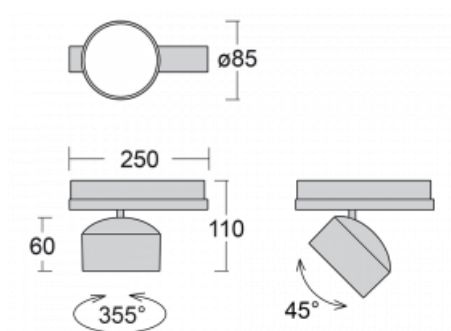

Technical drawing

Type of installation	3 circuit track
Light distribution	Direct
Luminaire shape	Circular
Colour of the luminaires	Silver
Material	Aluminium
Lifetime	L80/B20 50 000 hours
Warranty	5 years
Description of luminaires	Luminaire 3 circuit track
Dimensions	$\varnothing 85 \text{ mm} \times 110 \text{ mm}$
Weight	0.5 kg
Light source	LED MODUL
Type of optical system	Reflector
Luminous flux*	2200 lm
Colour Temperature	3000 K warm white
Luminous efficacy	132 lm/W
MacAdam Light source	3
Colour rendering index	80
Beam angle	32°
UGR max. X=4H Y=8H, $\varrho=70,50,20$	17.3