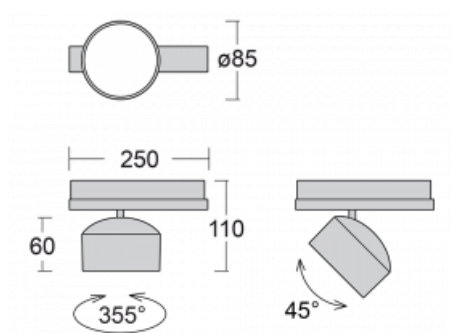

Technical drawing

Type of installation	3 circuit track
Light distribution	Direct
Luminaire shape	Circular
Colour of the luminaires	Silver
Material	Aluminium
Lifetime	L80/B20 50 000 hours
Warranty	60 months
Description of luminaires	Luminaire 3 circuit track
Dimensions	ø 85 mm × 110 mm
Weight	0.5 kg
Light source	LED MODUL
Type of optical system	Reflector
Luminous flux	2200 lm ± 10 %
Colour Temperature	3000 K warm white
Luminous efficacy	132 lm/W
MacAdam Light source	3
Colour rendering index	80
Beam angle	32°
UGR max. X=4H Y=8H, ρ=70,50,20	17.3