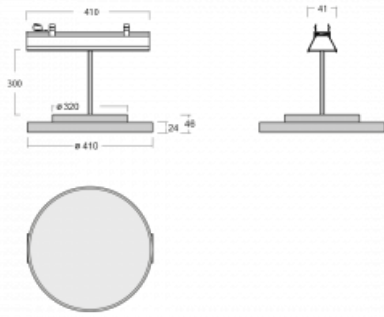

Luminaire

Lina45-S

=145S-A40K-10GHD/830, W

EPD[®]

Imagine a linear luminaire that can satisfy all your needs: it meets UGR, has high efficiency and you can build it to your specifications. And it looks great too. The Lina45-S offers opal, microprism and optical grille variants, so it can easily meet both UGR under 19 at 4300 lm luminous flux. It is a great solution for visually demanding spaces, as it even meets UGR under 16 in some variants. In addition, you can complement the modular luminaire with a Vali55 relay module, a Rundo circular luminaire or 2 - 3 CUBE reflectors. The indirect lighting component is provided by a clear plexiglass module or a batwing diffuser, which creates a more even illumination of the ceiling. A welcome feature is also the possibility of a curtain at the joint of the profiles, which are also fitted with caps to prevent even minimal draughts. The individual segments are easily connected using connectors and plugged into 230 V.

Light distribution	Direct
Luminaire shape	Circular
Colour of the luminaires	White
Material	Aluminium
Lifetime	L80/B20 50 000 hours
Warranty	5 years
Description of luminaires	Luminaire
Dimensions	561 mm × 47 mm × 69 mm
Light source	LED MODUL
Type of optical system	Opal diffuser
Luminous flux*	4010 lm
Colour Temperature	3000 K warm white
Luminous efficacy	131 lm/W
MacAdam Light source	3
Colour rendering index	80
UGR max. X=4H Y=8H, ρ=70,50,20	25
Luminaire power input*	30.6 W
Connection of the luminaires	DALI
Electrical voltage	220-240V
Frequency	50/60Hz

CE IP 20

*±10 %

Technical drawing

Downloads

Installation instructions

Photos

Accessories

00-00355, K
cable 5x0,75 2000mm