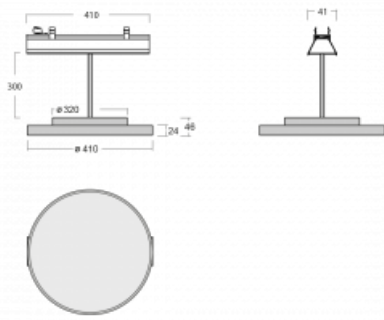

Luminaire

Lina45-S

=145S-A40K-10GEM3/830, W

EPD®

Imagine a linear luminaire that can satisfy all your needs: it meets UGR, has high efficiency and you can build it to your specifications. And it looks great too. The Lina45-S offers opal, microprism and optical grille variants, so it can easily meet both UGR under 19 at 4300 lm luminous flux. It is a great solution for visually demanding spaces, as it even meets UGR under 16 in some variants. In addition, you can complement the modular luminaire with a Vali55 relay module, a Rundo circular luminaire or 2 - 3 CUBE reflectors. The indirect lighting component is provided by a clear plexiglass module or a batwing diffuser, which creates a more even illumination of the ceiling. A welcome feature is also the possibility of a curtain at the joint of the profiles, which are also fitted with caps to prevent even minimal draughts. The individual segments are easily connected using connectors and plugged into 230 V.

Light distribution	Direct
Luminaire shape	Circular
Colour of the luminaires	White
Material	Aluminium
Lifetime	L80/B20 50 000 hours
Warranty	2 years
Description of luminaires	Luminaire
Dimensions	561 mm × 47 mm × 69 mm
Light source	LED MODUL
Type of optical system	Opal diffuser
Luminous flux*	1590 lm
Colour Temperature	3000 K warm white
Luminous efficacy	129 lm/W
MacAdam Light source	3
Colour rendering index	80
UGR max. X=4H Y=8H, ρ=70,50,20	21.8
Luminaire power input*	12.3 W
Connection of the luminaires	ON/OFF + 3h emergency
Electrical voltage	220-240V
Frequency	50/60Hz

⊕ CE IP 20

*±10 %

Technical drawing

Downloads

Installation instructions

Photos

Accessories

00-00355, K
 cable 5x0,75 2000mm

00-00356, K
 cable 5x0,75 4000mm

00-00357, K
 cable 5x0,75 6000mm

00-00370, W
 ceiling cup 80x80x32mm

145-01200, F
 Accessory for gear-tray
 release for Lina145

145-50101, W
 2 x end cap - metal,
 screw

145-50102, W
 2 x end cap - metal,
 screwless