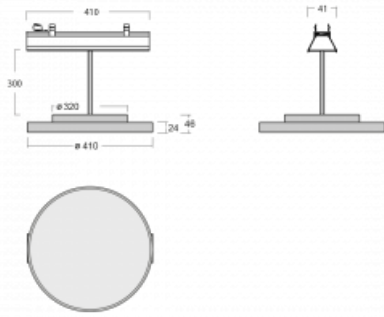

Luminaire

Lina45-S

=145S-A40K-10GEE/840, S

EPD®

Imagine a linear luminaire that can satisfy all your needs: it meets UGR, has high efficiency and you can build it to your specifications. And it looks great too. The Lina45-S offers opal, microprism and optical grille variants, so it can easily meet both UGR under 19 at 4300 lm luminous flux. It is a great solution for visually demanding spaces, as it even meets UGR under 16 in some variants. In addition, you can complement the modular luminaire with a Vali55 relay module, a Rundo circular luminaire or 2 - 3 CUBE reflectors. The indirect lighting component is provided by a clear plexiglass module or a batwing diffuser, which creates a more even illumination of the ceiling. A welcome feature is also the possibility of a curtain at the joint of the profiles, which are also fitted with caps to prevent even minimal draughts. The individual segments are easily connected using connectors and plugged into 230 V.

Light distribution	Direct
Luminaire shape	Linear
Colour of the luminaires	Silver
Material	Aluminium
Lifetime	L80/B20 50 000 hours
Warranty	60 months
Description of luminaires	Luminaire
Dimensions	420 mm × 47 mm × 69 mm
Light source	LED MODUL
Type of optical system	Opal diffuser
Luminous flux	1540 lm ± 10 %
Colour Temperature	4000 K cool white
Luminous efficacy	136 lm/W
MacAdam Light source	3
Colour rendering index	80
UGR max. X=4H Y=8H, ρ=70,50,20	21.7
Luminaire power input	11.3 W ± 10 %
Connection of the luminaires	Electronic ballast non-dimmable
Electrical voltage	220-240V
Frequency	50/60Hz

⊥ CE IP 20

Technical drawing

Downloads

Installation instructions

Photos

Accessories

00-00350, K
 cable 3x0,75 1000mm

00-00352, K
 cable 3x0,75 2000mm