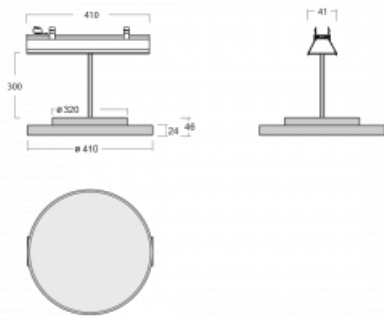

Luminaire

Lina45-S

=145S-A40K-10GEE/830, W

EPD®

Imagine a linear luminaire that can satisfy all your needs: it meets UGR, has high efficiency and you can build it to your specifications. And it looks great too. The Lina45-S offers opal, microprism and optical grille variants, so it can easily meet both UGR under 19 at 4300 lm luminous flux. It is a great solution for visually demanding spaces, as it even meets UGR under 16 in some variants. In addition, you can complement the modular luminaire with a Vali55 relay module, a Rundo circular luminaire or 2 - 3 CUBE reflectors. The indirect lighting component is provided by a clear plexiglass module or a batwing diffuser, which creates a more even illumination of the ceiling. A welcome feature is also the possibility of a curtain at the joint of the profiles, which are also fitted with caps to prevent even minimal draughts. The individual segments are easily connected using connectors and plugged into 230 V.

Light distribution	Direct
Luminaire shape	Linear
Colour of the luminaires	White
Material	Aluminium
Lifetime	L80/B20 50 000 hours
Warranty	60 months
Description of luminaires	Luminaire
Dimensions	420 mm × 47 mm × 69 mm
Light source	LED MODUL
Type of optical system	Opal diffuser
Luminous flux	1590 lm ± 10 %
Colour Temperature	3000 K warm white
Luminous efficacy	129 lm/W
MacAdam Light source	3
Colour rendering index	80
UGR max. X=4H Y=8H, ρ=70,50,20	21.8
Luminaire power input	12.3 W ± 10 %
Connection of the luminaires	Electronic ballast non-dimmable
Electrical voltage	220-240V
Frequency	50/60Hz

⊥ CE IP 20

Technical drawing

Downloads

[Installation instructions](#)[Photos](#)

Accessories

00-00350, K
 cable 3x0,75 1000mm

00-00352, K
 cable 3x0,75 2000mm

00-00354, K
 cable 5x0,75 1000mm