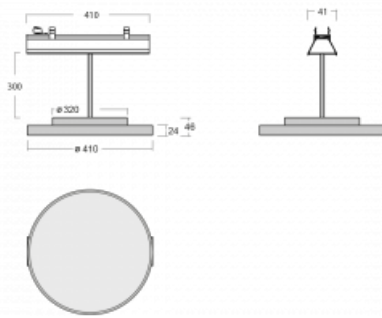

Luminaire

Lina45-S

=145S-A40K-10GED/840, S

EPD®

Imagine a linear luminaire that can satisfy all your needs: it meets UGR, has high efficiency and you can build it to your specifications. And it looks great too. The Lina45-S offers opal, microprism and optical grille variants, so it can easily meet both UGR under 19 at 4300 lm luminous flux. It is a great solution for visually demanding spaces, as it even meets UGR under 16 in some variants. In addition, you can complement the modular luminaire with a Vali55 relay module, a Rundo circular luminaire or 2 - 3 CUBE reflectors. The indirect lighting component is provided by a clear plexiglass module or a batwing diffuser, which creates a more even illumination of the ceiling. A welcome feature is also the possibility of a curtain at the joint of the profiles, which are also fitted with caps to prevent even minimal draughts. The individual segments are easily connected using connectors and plugged into 230 V.

Light distribution	Direct
Luminaire shape	Linear
Colour of the luminaires	Silver
Material	Aluminium
Lifetime	L80/B20 50 000 hours
Warranty	60 months
Description of luminaires	Luminaire
Dimensions	420 mm × 47 mm × 69 mm
Light source	LED MODUL
Type of optical system	Opal diffuser
Luminous flux	1540 lm ± 10 %
Colour Temperature	4000 K cool white
Luminous efficacy	136 lm/W
MacAdam Light source	3
Colour rendering index	80
UGR max. X=4H Y=8H, ρ=70,50,20	21.7
Luminaire power input	11.3 W ± 10 %
Connection of the luminaires	DALI dimmable
Electrical voltage	220-240V
Frequency	50/60Hz

⊥ CE IP 20

Technical drawing

Downloads

Installation instructions

Photos

Accessories

00-00354, K
cable 5x0,75 1000mm

00-00355, K
cable 5x0,75 2000mm