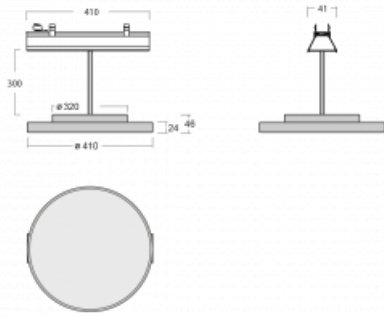

Luminaire

Lina45-S

=145S-A40K-10GED/840, B

EPD®

Imagine a linear luminaire that can satisfy all your needs: it meets UGR, has high efficiency and you can build it to your specifications. And it looks great too. The Lina45-S offers opal, microprism and optical grille variants, so it can easily meet both UGR under 19 at 4300 lm luminous flux. It is a great solution for visually demanding spaces, as it even meets UGR under 16 in some variants. In addition, you can complement the modular luminaire with a Vali55 relay module, a Rundo circular luminaire or 2 - 3 CUBE reflectors. The indirect lighting component is provided by a clear plexiglass module or a batwing diffuser, which creates a more even illumination of the ceiling. A welcome feature is also the possibility of a curtain at the joint of the profiles, which are also fitted with caps to prevent even minimal draughts. The individual segments are easily connected using connectors and plugged into 230 V.

Light distribution	Direct
Luminaire shape	Linear
Colour of the luminaires	Black
Material	Aluminium
Lifetime	L80/B20 50 000 hours
Warranty	5 years
Description of luminaires	Luminaire
Dimensions	561 mm × 47 mm × 69 mm
Light source	LED MODUL
Type of optical system	Opal diffuser
Luminous flux	1540 lm ± 10 %
Colour Temperature	4000 K cool white
Luminous efficacy	136 lm/W
MacAdam Light source	3
Colour rendering index	80
UGR max. X=4H Y=8H, ρ=70,50,20	21.7
Luminaire power input	11.3 W ± 10 %
Connection of the luminaires	DALI dimmable
Electrical voltage	220-240V
Frequency	50/60Hz

⊥ CE IP 20

Technical drawing

Downloads

Installation instructions

Photos

Accessories

00-00355, K
cable 5x0,75 2000mm

00-00356, K
cable 5x0,75 4000mm