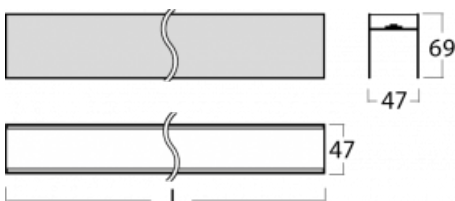

Luminaire

Lina45-S

=145S-A02Q-40GHTD/840

EPD®

Imagine a linear luminaire that can satisfy all your needs: it meets UGR, has high efficiency and you can build it to your specifications. And it looks great too. The Lina45-S offers opal, microprism and optical grille variants, so it can easily meet both UGR under 19 at 4300 lm luminous flux. It is a great solution for visually demanding spaces, as it even meets UGR under 16 in some variants. In addition, you can complement the modular luminaire with a Vali55 relay module, a Rundo circular luminaire or 2 - 3 CUBE reflectors. The indirect lighting component is provided by a clear plexiglass module or a batwing diffuser, which creates a more even illumination of the ceiling. A welcome feature is also the possibility of a curtain at the joint of the profiles, which are also fitted with caps to prevent even minimal draughts. The individual segments are easily connected using connectors and plugged into 230 V.

Technical drawing

Light distribution	Indirect
Luminaire shape	Linear
Material	Aluminium
Lifetime	L80/B20 50 000 hours
Warranty	60 months
Description of luminaires	Luminaire

Dimensions	2240 mm × 47 mm × 69 mm
------------	-------------------------