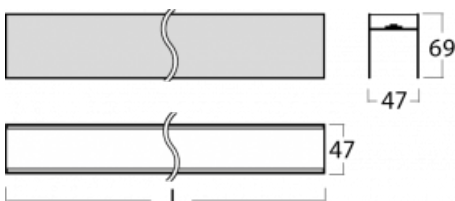

Luminaire

Lina45-S

=145S-A02Q-40GHD/840

EPD[®]

Imagine a linear luminaire that can satisfy all your needs: it meets UGR, has high efficiency and you can build it to your specifications. And it looks great too. The Lina45-S offers opal, microprism and optical grille variants, so it can easily meet both UGR under 19 at 4300 lm luminous flux. It is a great solution for visually demanding spaces, as it even meets UGR under 16 in some variants. In addition, you can complement the modular luminaire with a Vali55 relay module, a Rundo circular luminaire or 2 - 3 CUBE reflectors. The indirect lighting component is provided by a clear plexiglass module or a batwing diffuser, which creates a more even illumination of the ceiling. A welcome feature is also the possibility of a curtain at the joint of the profiles, which are also fitted with caps to prevent even minimal draughts. The individual segments are easily connected using connectors and plugged into 230 V.

Technical drawing

Light distribution	Indirect
Luminaire shape	Linear
Material	Aluminium
Lifetime	L80/B20 50 000 hours
Warranty	60 months
Description of luminaires	Luminaire

Dimensions	2240 mm × 47 mm × 69 mm
------------	-------------------------