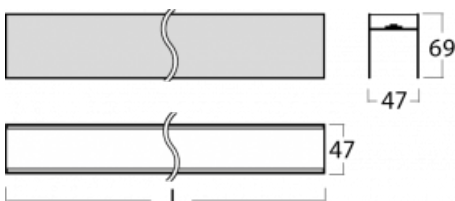

Luminaire

Lina45-S

=145S-A02Q-35GEE/830

EPD®

Imagine a linear luminaire that can satisfy all your needs: it meets UGR, has high efficiency and you can build it to your specifications. And it looks great too. The Lina45-S offers opal, microprism and optical grille variants, so it can easily meet both UGR under 19 at 4300 lm luminous flux. It is a great solution for visually demanding spaces, as it even meets UGR under 16 in some variants. In addition, you can complement the modular luminaire with a Vali55 relay module, a Rundo circular luminaire or 2 - 3 CUBE reflectors. The indirect lighting component is provided by a clear plexiglass module or a batwing diffuser, which creates a more even illumination of the ceiling. A welcome feature is also the possibility of a curtain at the joint of the profiles, which are also fitted with caps to prevent even minimal draughts. The individual segments are easily connected using connectors and plugged into 230 V.

Technical drawing

Light distribution	Indirect
Luminaire shape	Linear
Material	Aluminium
Lifetime	L80/B20 50 000 hours
Warranty	5 years
Description of luminaires	Luminaire

Dimensions	1960 mm × 47 mm × 69 mm
------------	-------------------------