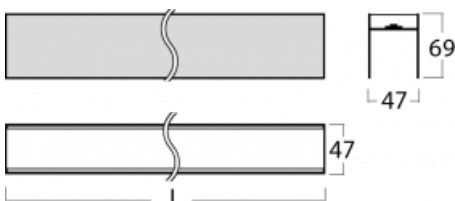

Luminaire

Lina45-S

=145S-A02Q-352GE/840

EPD[®]

Imagine a linear luminaire that can satisfy all your needs: it meets UGR, has high efficiency and you can build it to your specifications. And it looks great too. The Lina45-S offers opal, microprism and optical grille variants, so it can easily meet both UGR under 19 at 4300 lm luminous flux. It is a great solution for visually demanding spaces, as it even meets UGR under 16 in some variants. In addition, you can complement the modular luminaire with a Vali55 relay module, a Rundo circular luminaire or 2 - 3 CUBE reflectors. The indirect lighting component is provided by a clear plexiglass module or a batwing diffuser, which creates a more even illumination of the ceiling. A welcome feature is also the possibility of a curtain at the joint of the profiles, which are also fitted with caps to prevent even minimal draughts. The individual segments are easily connected using connectors and plugged into 230 V.

Technical drawing

Light distribution	Indirect
Luminaire shape	Linear
Material	Aluminium
Lifetime	L80/B20 50 000 hours
Warranty	60 months
Description of luminaires	Luminaire

Dimensions	2100 mm × 47 mm × 69 mm
------------	-------------------------