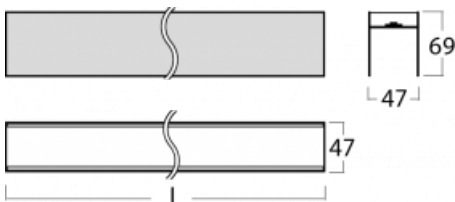

# Lina45-S

=145S-A02Q-352GD/830

EPD®

Imagine a linear luminaire that can satisfy all your needs: it meets UGR, has high efficiency and you can build it to your specifications. And it looks great too. The Lina45-S offers opal, microprism and optical grille variants, so it can easily meet both UGR under 19 at 4300 lm luminous flux. It is a great solution for visually demanding spaces, as it even meets UGR under 16 in some variants. In addition, you can complement the modular luminaire with a Vali55 relay module, a Rundo circular luminaire or 2 - 3 CUBE reflectors. The indirect lighting component is provided by a clear plexiglass module or a batwing diffuser, which creates a more even illumination of the ceiling. A welcome feature is also the possibility of a curtain at the joint of the profiles, which are also fitted with caps to prevent even minimal draughts. The individual segments are easily connected using connectors and plugged into 230 V.

## Technical drawing

Light distribution	Indirect
Luminaire shape	Linear
Material	Aluminium
Lifetime	L80/B20 50 000 hours
Warranty	60 months
Description of luminaires	Luminaire

Dimensions	2100 mm × 47 mm × 69 mm
------------	-------------------------