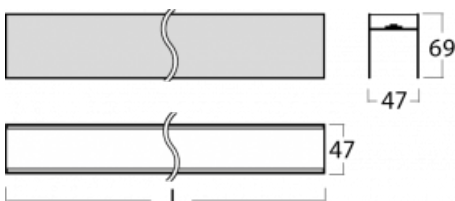

# Lina45-S

=145S-A02Q-351HE/840

**EPD®**

Imagine a linear luminaire that can satisfy all your needs: it meets UGR, has high efficiency and you can build it to your specifications. And it looks great too. The Lina45-S offers opal, microprism and optical grille variants, so it can easily meet both UGR under 19 at 4300 lm luminous flux. It is a great solution for visually demanding spaces, as it even meets UGR under 16 in some variants. In addition, you can complement the modular luminaire with a Vali55 relay module, a Rundo circular luminaire or 2 - 3 CUBE reflectors. The indirect lighting component is provided by a clear plexiglass module or a batwing diffuser, which creates a more even illumination of the ceiling. A welcome feature is also the possibility of a curtain at the joint of the profiles, which are also fitted with caps to prevent even minimal draughts. The individual segments are easily connected using connectors and plugged into 230 V.

**Technical drawing**

Light distribution	Indirect
Luminaire shape	Linear
Material	Aluminium
Lifetime	L80/B20 50 000 hours
Warranty	5 years
Description of luminaires	Luminaire

Dimensions	2030 mm × 47 mm × 69 mm
------------	-------------------------