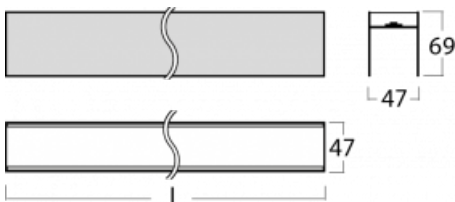

Luminaire

Lina45-S

=145S-A02Q-30GHE/840

EPD®

Imagine a linear luminaire that can satisfy all your needs: it meets UGR, has high efficiency and you can build it to your specifications. And it looks great too. The Lina45-S offers opal, microprism and optical grille variants, so it can easily meet both UGR under 19 at 4300 lm luminous flux. It is a great solution for visually demanding spaces, as it even meets UGR under 16 in some variants. In addition, you can complement the modular luminaire with a Vali55 relay module, a Rundo circular luminaire or 2 - 3 CUBE reflectors. The indirect lighting component is provided by a clear plexiglass module or a batwing diffuser, which creates a more even illumination of the ceiling. A welcome feature is also the possibility of a curtain at the joint of the profiles, which are also fitted with caps to prevent even minimal draughts. The individual segments are easily connected using connectors and plugged into 230 V.

Technical drawing

Light distribution	Indirect
Luminaire shape	Linear
Material	Aluminium
Lifetime	L80/B20 50 000 hours
Warranty	5 years
Description of luminaires	Luminaire

Dimensions	1680 mm × 47 mm × 69 mm
------------	-------------------------