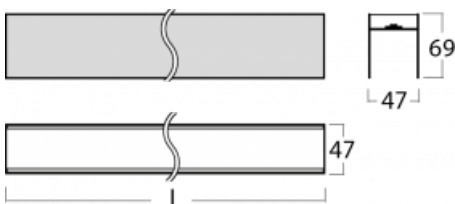

# Lina45-S

=145S-A02Q-30GGTD/830

**EPD<sup>®</sup>**

Imagine a linear luminaire that can satisfy all your needs: it meets UGR, has high efficiency and you can build it to your specifications. And it looks great too. The Lina45-S offers opal, microprism and optical grille variants, so it can easily meet both UGR under 19 at 4300 lm luminous flux. It is a great solution for visually demanding spaces, as it even meets UGR under 16 in some variants. In addition, you can complement the modular luminaire with a Vali55 relay module, a Rundo circular luminaire or 2 - 3 CUBE reflectors. The indirect lighting component is provided by a clear plexiglass module or a batwing diffuser, which creates a more even illumination of the ceiling. A welcome feature is also the possibility of a curtain at the joint of the profiles, which are also fitted with caps to prevent even minimal draughts. The individual segments are easily connected using connectors and plugged into 230 V.

**Technical drawing**

Light distribution	Indirect
Luminaire shape	Linear
Material	Aluminium
Lifetime	L80/B20 50 000 hours
Warranty	5 years
Description of luminaires	Luminaire

Dimensions	1680 mm × 47 mm × 69 mm
------------	-------------------------