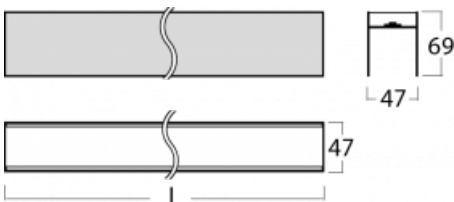

Luminaire

Lina45-S

=145S-A02Q-30GGE/840

EPD®

Imagine a linear luminaire that can satisfy all your needs: it meets UGR, has high efficiency and you can build it to your specifications. And it looks great too. The Lina45-S offers opal, microprism and optical grille variants, so it can easily meet both UGR under 19 at 4300 lm luminous flux. It is a great solution for visually demanding spaces, as it even meets UGR under 16 in some variants. In addition, you can complement the modular luminaire with a Vali55 relay module, a Rundo circular luminaire or 2 - 3 CUBE reflectors. The indirect lighting component is provided by a clear plexiglass module or a batwing diffuser, which creates a more even illumination of the ceiling. A welcome feature is also the possibility of a curtain at the joint of the profiles, which are also fitted with caps to prevent even minimal draughts. The individual segments are easily connected using connectors and plugged into 230 V.

Technical drawing

Light distribution	Indirect
Luminaire shape	Linear
Material	Aluminium
Lifetime	L80/B20 50 000 hours
Warranty	5 years
Description of luminaires	Luminaire

Dimensions	1680 mm × 47 mm × 69 mm
Light source	LED MODUL
Luminous flux*	2930 lm
Colour Temperature	4000 K cool white
Luminous efficacy	152 lm/W
MacAdam Light source	3
Colour rendering index	80