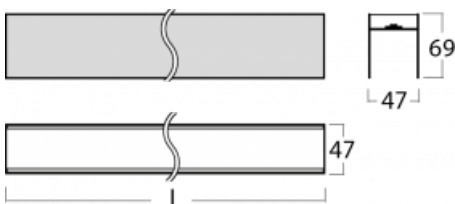

Luminaire

Lina45-S

=145S-A02Q-30GGE/830

EPD®

Imagine a linear luminaire that can satisfy all your needs: it meets UGR, has high efficiency and you can build it to your specifications. And it looks great too. The Lina45-S offers opal, microprism and optical grille variants, so it can easily meet both UGR under 19 at 4300 lm luminous flux. It is a great solution for visually demanding spaces, as it even meets UGR under 16 in some variants. In addition, you can complement the modular luminaire with a Vali55 relay module, a Rundo circular luminaire or 2 - 3 CUBE reflectors. The indirect lighting component is provided by a clear plexiglass module or a batwing diffuser, which creates a more even illumination of the ceiling. A welcome feature is also the possibility of a curtain at the joint of the profiles, which are also fitted with caps to prevent even minimal draughts. The individual segments are easily connected using connectors and plugged into 230 V.

Technical drawing

Light distribution	Indirect
Luminaire shape	Linear
Material	Aluminium
Lifetime	L80/B20 50 000 hours
Warranty	5 years
Description of luminaires	Luminaire

Dimensions	1680 mm × 47 mm × 69 mm
------------	-------------------------