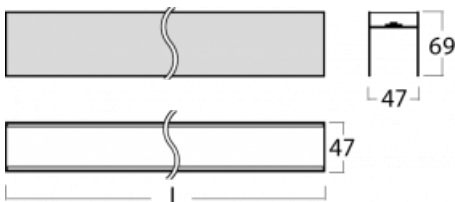

Luminaire

Lina45-S

=145S-A02Q-30GEE/840

EPD[®]

Imagine a linear luminaire that can satisfy all your needs: it meets UGR, has high efficiency and you can build it to your specifications. And it looks great too. The Lina45-S offers opal, microprism and optical grille variants, so it can easily meet both UGR under 19 at 4300 lm luminous flux. It is a great solution for visually demanding spaces, as it even meets UGR under 16 in some variants. In addition, you can complement the modular luminaire with a Vali55 relay module, a Rundo circular luminaire or 2 - 3 CUBE reflectors. The indirect lighting component is provided by a clear plexiglass module or a batwing diffuser, which creates a more even illumination of the ceiling. A welcome feature is also the possibility of a curtain at the joint of the profiles, which are also fitted with caps to prevent even minimal draughts. The individual segments are easily connected using connectors and plugged into 230 V.

Technical drawing

Light distribution	Indirect
Luminaire shape	Linear
Material	Aluminium
Lifetime	L80/B20 50 000 hours
Warranty	60 months
Description of luminaires	Luminaire

Dimensions	1680 mm × 47 mm × 69 mm
------------	-------------------------