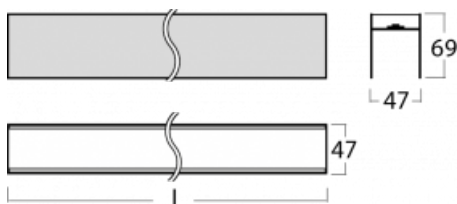

# Lina45-S

=145S-A02Q-301ETD/830

EPD®

Imagine a linear luminaire that can satisfy all your needs: it meets UGR, has high efficiency and you can build it to your specifications. And it looks great too. The Lina45-S offers opal, microprism and optical grille variants, so it can easily meet both UGR under 19 at 4300 lm luminous flux. It is a great solution for visually demanding spaces, as it even meets UGR under 16 in some variants. In addition, you can complement the modular luminaire with a Vali55 relay module, a Rundo circular luminaire or 2 - 3 CUBE reflectors. The indirect lighting component is provided by a clear plexiglass module or a batwing diffuser, which creates a more even illumination of the ceiling. A welcome feature is also the possibility of a curtain at the joint of the profiles, which are also fitted with caps to prevent even minimal draughts. The individual segments are easily connected using connectors and plugged into 230 V.

## Technical drawing

Light distribution	Indirect
Luminaire shape	Linear
Material	Aluminium
Lifetime	L80/B20 50 000 hours
Warranty	60 months
Description of luminaires	Luminaire
Dimensions	1750 mm × 47 mm × 69 mm
Light source	LED MODUL
Type of optical system	Adjustable beam angle
Luminous flux	1650 lm ± 10 %
Colour Temperature	3000 K warm white
Luminous efficacy	150 lm/W
MacAdam Light source	3
Colour rendering index	80
Luminaire power input	11 W ± 10 %
Connection of the luminaires	DALI or by switch (touch dimm) dimmable
Electrical voltage	220-240V
Frequency	50/60Hz