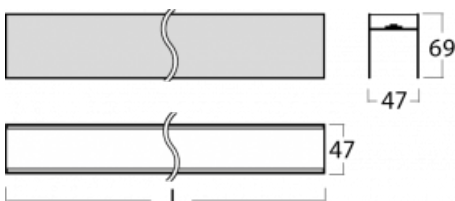

Luminaire

Lina45-S

=145S-A02Q-301EE/840

EPD[®]

Imagine a linear luminaire that can satisfy all your needs: it meets UGR, has high efficiency and you can build it to your specifications. And it looks great too. The Lina45-S offers opal, microprism and optical grille variants, so it can easily meet both UGR under 19 at 4300 lm luminous flux. It is a great solution for visually demanding spaces, as it even meets UGR under 16 in some variants. In addition, you can complement the modular luminaire with a Vali55 relay module, a Rundo circular luminaire or 2 - 3 CUBE reflectors. The indirect lighting component is provided by a clear plexiglass module or a batwing diffuser, which creates a more even illumination of the ceiling. A welcome feature is also the possibility of a curtain at the joint of the profiles, which are also fitted with caps to prevent even minimal draughts. The individual segments are easily connected using connectors and plugged into 230 V.

Technical drawing

Light distribution	Indirect
Luminaire shape	Linear
Material	Aluminium
Lifetime	L80/B20 50 000 hours
Warranty	60 months
Description of luminaires	Luminaire

Dimensions	1750 mm × 47 mm × 69 mm
------------	-------------------------