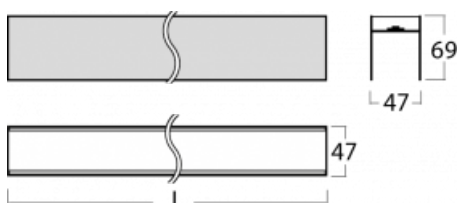

Luminaire

Lina45-S

=145S-A02Q-252GE/840

EPD®

Imagine a linear luminaire that can satisfy all your needs: it meets UGR, has high efficiency and you can build it to your specifications. And it looks great too. The Lina45-S offers opal, microprism and optical grille variants, so it can easily meet both UGR under 19 at 4300 lm luminous flux. It is a great solution for visually demanding spaces, as it even meets UGR under 16 in some variants. In addition, you can complement the modular luminaire with a Vali55 relay module, a Rundo circular luminaire or 2 - 3 CUBE reflectors. The indirect lighting component is provided by a clear plexiglass module or a batwing diffuser, which creates a more even illumination of the ceiling. A welcome feature is also the possibility of a curtain at the joint of the profiles, which are also fitted with caps to prevent even minimal draughts. The individual segments are easily connected using connectors and plugged into 230 V.

Technical drawing

Light distribution	Indirect
Luminaire shape	Linear
Material	Aluminium
Lifetime	L80/B20 50 000 hours
Warranty	5 years
Description of luminaires	Luminaire
Dimensions	1540 mm × 47 mm × 69 mm
Light source	LED MODUL
Luminous flux*	2570 lm
Colour Temperature	4000 K cool white
Luminous efficacy	149 lm/W
MacAdam Light source	3
Colour rendering index	80
Luminaire power input*	17.3 W
Connection of the luminaires	ON/OFF
Electrical voltage	220-240V
Frequency	50/60Hz

⊕ CE IP 20

*±10 %

Downloads

Installation instructions

Photos

Accessories

00-00350, K
 cable 3x0,75 1000mm

00-00352, K
 cable 3x0,75 2000mm