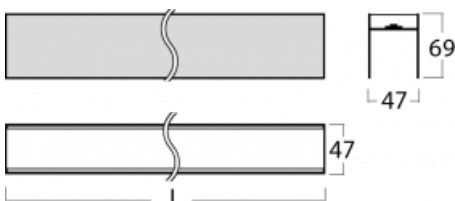

Technical drawing

Light distribution	Indirect
Luminaire shape	Linear
Material	Aluminium
Lifetime	L80/B20 50 000 hours
Warranty	5 years
Description of luminaires	Luminaire

Dimensions	1470 mm × 47 mm × 69 mm

Light source	LED MODUL

Luminous flux*	1330 lm

Colour Temperature	3000 K warm white

Luminous efficacy	146 lm/W

MacAdam Light source	3

Colour rendering index	80

Luminaire power input*	9.1 W

Connection of the luminaires	Other type of dimming

Electrical voltage	220-240V

Frequency	50/60Hz

Ⓧ CE IP 20

*±10 %