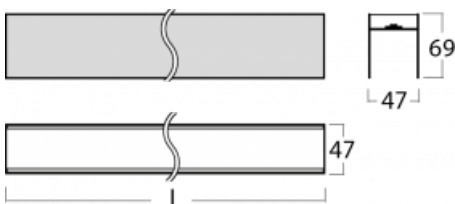

Luminaire

Lina45-S

=145S-A02Q-20GHD/840

EPD[®]

Imagine a linear luminaire that can satisfy all your needs: it meets UGR, has high efficiency and you can build it to your specifications. And it looks great too. The Lina45-S offers opal, microprism and optical grille variants, so it can easily meet both UGR under 19 at 4300 lm luminous flux. It is a great solution for visually demanding spaces, as it even meets UGR under 16 in some variants. In addition, you can complement the modular luminaire with a Vali55 relay module, a Rundo circular luminaire or 2 - 3 CUBE reflectors. The indirect lighting component is provided by a clear plexiglass module or a batwing diffuser, which creates a more even illumination of the ceiling. A welcome feature is also the possibility of a curtain at the joint of the profiles, which are also fitted with caps to prevent even minimal draughts. The individual segments are easily connected using connectors and plugged into 230 V.

Technical drawing

Light distribution	Indirect
Luminaire shape	Linear
Material	Aluminium
Lifetime	L80/B20 50 000 hours
Warranty	5 years
Description of luminaires	Luminaire

Dimensions	1120 mm × 47 mm × 69 mm
------------	-------------------------