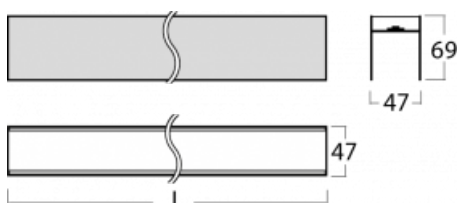

Luminaire

Lina45-S

=145S-A02Q-20GEE/840

EPD®

Imagine a linear luminaire that can satisfy all your needs: it meets UGR, has high efficiency and you can build it to your specifications. And it looks great too. The Lina45-S offers opal, microprism and optical grille variants, so it can easily meet both UGR under 19 at 4300 lm luminous flux. It is a great solution for visually demanding spaces, as it even meets UGR under 16 in some variants. In addition, you can complement the modular luminaire with a Vali55 relay module, a Rundo circular luminaire or 2 - 3 CUBE reflectors. The indirect lighting component is provided by a clear plexiglass module or a batwing diffuser, which creates a more even illumination of the ceiling. A welcome feature is also the possibility of a curtain at the joint of the profiles, which are also fitted with caps to prevent even minimal draughts. The individual segments are easily connected using connectors and plugged into 230 V.

Technical drawing

Light distribution	Indirect
Luminaire shape	Linear
Material	Aluminium
Lifetime	L80/B20 50 000 hours
Warranty	5 years
Description of luminaires	Luminaire
Dimensions	1120 mm × 47 mm × 69 mm
Light source	LED MODUL
Luminous flux*	990 lm
Colour Temperature	4000 K cool white
Luminous efficacy	152 lm/W
MacAdam Light source	3
Colour rendering index	80
Luminaire power input*	6.5 W
Connection of the luminaires	ON/OFF
Electrical voltage	220-240V
Frequency	50/60Hz

⊥ CE IP 20

*±10 %

Downloads

Installation instructions

Photos

Accessories

00-00350, K
 cable 3x0,75 1000mm

00-00352, K
 cable 3x0,75 2000mm