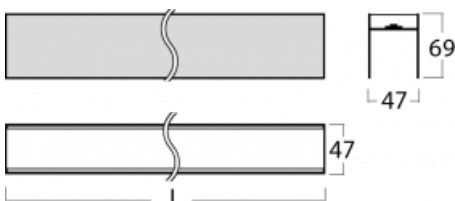

# Lina45-S

=145S-A02Q-203ED/830

**EPD<sup>®</sup>**

Imagine a linear luminaire that can satisfy all your needs: it meets UGR, has high efficiency and you can build it to your specifications. And it looks great too. The Lina45-S offers opal, microprism and optical grille variants, so it can easily meet both UGR under 19 at 4300 lm luminous flux. It is a great solution for visually demanding spaces, as it even meets UGR under 16 in some variants. In addition, you can complement the modular luminaire with a Vali55 relay module, a Rundo circular luminaire or 2 - 3 CUBE reflectors. The indirect lighting component is provided by a clear plexiglass module or a batwing diffuser, which creates a more even illumination of the ceiling. A welcome feature is also the possibility of a curtain at the joint of the profiles, which are also fitted with caps to prevent even minimal draughts. The individual segments are easily connected using connectors and plugged into 230 V.

**Technical drawing**

Light distribution	Indirect
Luminaire shape	Linear
Material	Aluminium
Lifetime	L80/B20 50 000 hours
Warranty	60 months
Description of luminaires	Luminaire

Dimensions	1330 mm × 47 mm × 69 mm
------------	-------------------------