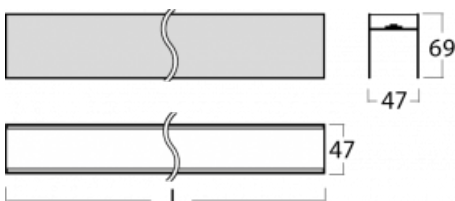

Luminaire

Lina45-S

=145S-A02Q-202GTD/830

EPD[®]

Imagine a linear luminaire that can satisfy all your needs: it meets UGR, has high efficiency and you can build it to your specifications. And it looks great too. The Lina45-S offers opal, microprism and optical grille variants, so it can easily meet both UGR under 19 at 4300 lm luminous flux. It is a great solution for visually demanding spaces, as it even meets UGR under 16 in some variants. In addition, you can complement the modular luminaire with a Vali55 relay module, a Rundo circular luminaire or 2 - 3 CUBE reflectors. The indirect lighting component is provided by a clear plexiglass module or a batwing diffuser, which creates a more even illumination of the ceiling. A welcome feature is also the possibility of a curtain at the joint of the profiles, which are also fitted with caps to prevent even minimal draughts. The individual segments are easily connected using connectors and plugged into 230 V.

Technical drawing

Light distribution	Indirect
Luminaire shape	Linear
Material	Aluminium
Lifetime	L80/B20 50 000 hours
Warranty	5 years
Description of luminaires	Luminaire

Dimensions	1260 mm × 47 mm × 69 mm
------------	-------------------------