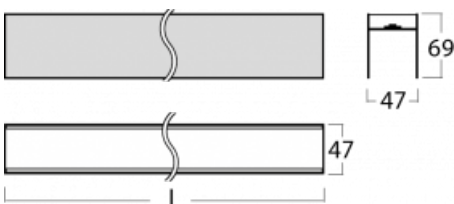

Luminaire

Lina45-S

=145S-A02Q-15GEE/840

Imagine a linear luminaire that can satisfy all your needs: it meets UGR, has high efficiency and you can build it to your specifications. And it looks great too. The Lina45-S offers opal, microprism and optical grille variants, so it can easily meet both UGR under 19 at 4300 lm luminous flux. It is a great solution for visually demanding spaces, as it even meets UGR under 16 in some variants. In addition, you can complement the modular luminaire with a Vali55 relay module, a Rundo circular luminaire or 2 - 3 CUBE reflectors. The indirect lighting component is provided by a clear plexiglass module or a batwing diffuser, which creates a more even illumination of the ceiling. A welcome feature is also the possibility of a curtain at the joint of the profiles, which are also fitted with caps to prevent even minimal draughts. The individual segments are easily connected using connectors and plugged into 230 V.

Technical drawing

Light distribution	Indirect
Luminaire shape	Linear
Material	Aluminium
Lifetime	L80/B20 50 000 hours
Warranty	60 months
Description of luminaires	Luminaire

Dimensions	840 mm × 47 mm × 69 mm
------------	------------------------