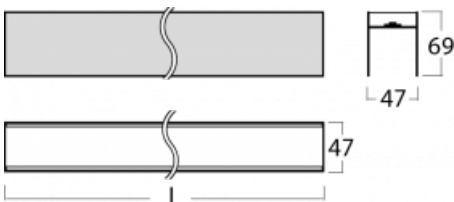

# Lina45-S

=145S-A02Q-15GEE/830

EPD®

Imagine a linear luminaire that can satisfy all your needs: it meets UGR, has high efficiency and you can build it to your specifications. And it looks great too. The Lina45-S offers opal, microprism and optical grille variants, so it can easily meet both UGR under 19 at 4300 lm luminous flux. It is a great solution for visually demanding spaces, as it even meets UGR under 16 in some variants. In addition, you can complement the modular luminaire with a Vali55 relay module, a Rundo circular luminaire or 2 - 3 CUBE reflectors. The indirect lighting component is provided by a clear plexiglass module or a batwing diffuser, which creates a more even illumination of the ceiling. A welcome feature is also the possibility of a curtain at the joint of the profiles, which are also fitted with caps to prevent even minimal draughts. The individual segments are easily connected using connectors and plugged into 230 V.

## Technical drawing

Light distribution	Indirect
Luminaire shape	Linear
Material	Aluminium
Lifetime	L80/B20 50 000 hours
Warranty	5 years
Description of luminaires	Luminaire

Dimensions	840 mm × 47 mm × 69 mm
------------	------------------------