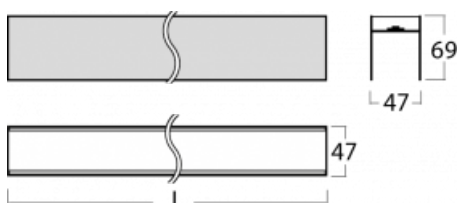

# Lina45-S

=145S-A02Q-153HE/840

EPD®

Imagine a linear luminaire that can satisfy all your needs: it meets UGR, has high efficiency and you can build it to your specifications. And it looks great too. The Lina45-S offers opal, microprism and optical grille variants, so it can easily meet both UGR under 19 at 4300 lm luminous flux. It is a great solution for visually demanding spaces, as it even meets UGR under 16 in some variants. In addition, you can complement the modular luminaire with a Vali55 relay module, a Rundo circular luminaire or 2 - 3 CUBE reflectors. The indirect lighting component is provided by a clear plexiglass module or a batwing diffuser, which creates a more even illumination of the ceiling. A welcome feature is also the possibility of a curtain at the joint of the profiles, which are also fitted with caps to prevent even minimal draughts. The individual segments are easily connected using connectors and plugged into 230 V.

## Technical drawing

Light distribution	Indirect
Luminaire shape	Linear
Material	Aluminium
Lifetime	L80/B20 50 000 hours
Warranty	5 years
Description of luminaires	Luminaire
Dimensions	1050 mm × 47 mm × 69 mm
Light source	LED MODUL
Luminous flux	2280 lm ± 10 %
Colour Temperature	4000 K cool white
Luminous efficacy	143 lm/W
MacAdam Light source	3
Colour rendering index	80
Luminaire power input	15.9 W ± 10 %
Connection of the luminaires	Electronic ballast non-dimmable
Electrical voltage	220-240V
Frequency	50/60Hz