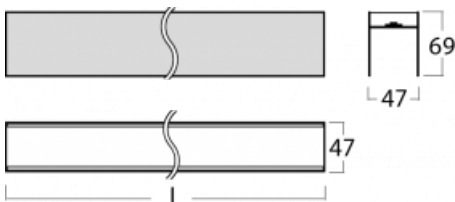

# Lina45-S

=145S-A02Q-153GTD/830

**EPD®**

Imagine a linear luminaire that can satisfy all your needs: it meets UGR, has high efficiency and you can build it to your specifications. And it looks great too. The Lina45-S offers opal, microprism and optical grille variants, so it can easily meet both UGR under 19 at 4300 lm luminous flux. It is a great solution for visually demanding spaces, as it even meets UGR under 16 in some variants. In addition, you can complement the modular luminaire with a Vali55 relay module, a Rundo circular luminaire or 2 - 3 CUBE reflectors. The indirect lighting component is provided by a clear plexiglass module or a batwing diffuser, which creates a more even illumination of the ceiling. A welcome feature is also the possibility of a curtain at the joint of the profiles, which are also fitted with caps to prevent even minimal draughts. The individual segments are easily connected using connectors and plugged into 230 V.

**Technical drawing**

Light distribution	Indirect
Luminaire shape	Linear
Material	Aluminium
Lifetime	L80/B20 50 000 hours
Warranty	60 months
Description of luminaires	Luminaire

Dimensions	1050 mm × 47 mm × 69 mm
------------	-------------------------