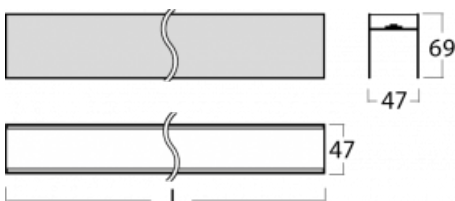

Luminaire

Lina45-S

=145S-A02Q-152HE/830

EPD®

Imagine a linear luminaire that can satisfy all your needs: it meets UGR, has high efficiency and you can build it to your specifications. And it looks great too. The Lina45-S offers opal, microprism and optical grille variants, so it can easily meet both UGR under 19 at 4300 lm luminous flux. It is a great solution for visually demanding spaces, as it even meets UGR under 16 in some variants. In addition, you can complement the modular luminaire with a Vali55 relay module, a Rundo circular luminaire or 2 - 3 CUBE reflectors. The indirect lighting component is provided by a clear plexiglass module or a batwing diffuser, which creates a more even illumination of the ceiling. A welcome feature is also the possibility of a curtain at the joint of the profiles, which are also fitted with caps to prevent even minimal draughts. The individual segments are easily connected using connectors and plugged into 230 V.

Technical drawing

Light distribution	Indirect
Luminaire shape	Linear
Material	Aluminium
Lifetime	L80/B20 50 000 hours
Warranty	5 years
Description of luminaires	Luminaire

Dimensions	980 mm × 47 mm × 69 mm
------------	------------------------