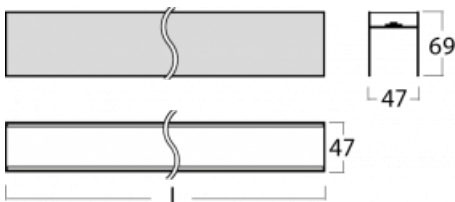

# Lina45-S

=145S-A02Q-152ETD/830

EPD®

Imagine a linear luminaire that can satisfy all your needs: it meets UGR, has high efficiency and you can build it to your specifications. And it looks great too. The Lina45-S offers opal, microprism and optical grille variants, so it can easily meet both UGR under 19 at 4300 lm luminous flux. It is a great solution for visually demanding spaces, as it even meets UGR under 16 in some variants. In addition, you can complement the modular luminaire with a Vali55 relay module, a Rundo circular luminaire or 2 - 3 CUBE reflectors. The indirect lighting component is provided by a clear plexiglass module or a batwing diffuser, which creates a more even illumination of the ceiling. A welcome feature is also the possibility of a curtain at the joint of the profiles, which are also fitted with caps to prevent even minimal draughts. The individual segments are easily connected using connectors and plugged into 230 V.

## Technical drawing

Light distribution	Indirect
Luminaire shape	Linear
Material	Aluminium
Lifetime	L80/B20 50 000 hours
Warranty	5 years
Description of luminaires	Luminaire

Dimensions	980 mm × 47 mm × 69 mm
------------	------------------------