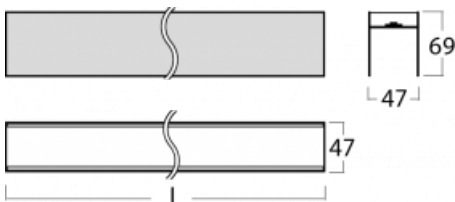

# Lina45-S

=145S-A02Q-152ED/840

EPD®

Imagine a linear luminaire that can satisfy all your needs: it meets UGR, has high efficiency and you can build it to your specifications. And it looks great too. The Lina45-S offers opal, microprism and optical grille variants, so it can easily meet both UGR under 19 at 4300 lm luminous flux. It is a great solution for visually demanding spaces, as it even meets UGR under 16 in some variants. In addition, you can complement the modular luminaire with a Vali55 relay module, a Rundo circular luminaire or 2 - 3 CUBE reflectors. The indirect lighting component is provided by a clear plexiglass module or a batwing diffuser, which creates a more even illumination of the ceiling. A welcome feature is also the possibility of a curtain at the joint of the profiles, which are also fitted with caps to prevent even minimal draughts. The individual segments are easily connected using connectors and plugged into 230 V.

## Technical drawing

Light distribution	Indirect
Luminaire shape	Linear
Material	Aluminium
Lifetime	L80/B20 50 000 hours
Warranty	5 years
Description of luminaires	Luminaire

Dimensions	980 mm × 47 mm × 69 mm
------------	------------------------