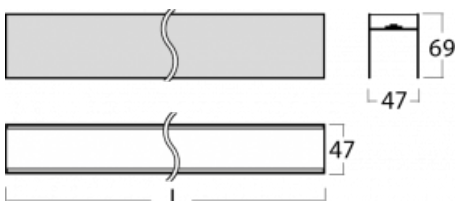

# Lina45-S

=145S-A02Q-151HTD/830

EPD®

Imagine a linear luminaire that can satisfy all your needs: it meets UGR, has high efficiency and you can build it to your specifications. And it looks great too. The Lina45-S offers opal, microprism and optical grille variants, so it can easily meet both UGR under 19 at 4300 lm luminous flux. It is a great solution for visually demanding spaces, as it even meets UGR under 16 in some variants. In addition, you can complement the modular luminaire with a Vali55 relay module, a Rundo circular luminaire or 2 - 3 CUBE reflectors. The indirect lighting component is provided by a clear plexiglass module or a batwing diffuser, which creates a more even illumination of the ceiling. A welcome feature is also the possibility of a curtain at the joint of the profiles, which are also fitted with caps to prevent even minimal draughts. The individual segments are easily connected using connectors and plugged into 230 V.

## Technical drawing

Light distribution	Indirect
Luminaire shape	Linear
Material	Aluminium
Lifetime	L80/B20 50 000 hours
Warranty	60 months
Description of luminaires	Luminaire

Dimensions	910 mm × 47 mm × 69 mm
------------	------------------------