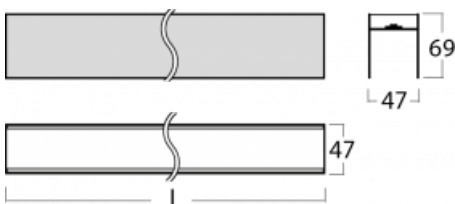

Luminaire

Lina45-S

=145S-A02Q-151HTD/830

EPD[®]

Imagine a linear luminaire that can satisfy all your needs: it meets UGR, has high efficiency and you can build it to your specifications. And it looks great too. The Lina45-S offers opal, microprism and optical grille variants, so it can easily meet both UGR under 19 at 4300 lm luminous flux. It is a great solution for visually demanding spaces, as it even meets UGR under 16 in some variants. In addition, you can complement the modular luminaire with a Vali55 relay module, a Rundo circular luminaire or 2 - 3 CUBE reflectors. The indirect lighting component is provided by a clear plexiglass module or a batwing diffuser, which creates a more even illumination of the ceiling. A welcome feature is also the possibility of a curtain at the joint of the profiles, which are also fitted with caps to prevent even minimal draughts. The individual segments are easily connected using connectors and plugged into 230 V.

Technical drawing

Light distribution	Indirect
Luminaire shape	Linear
Material	Aluminium
Lifetime	L80/B20 50 000 hours
Warranty	5 years
Description of luminaires	Luminaire

Dimensions	910 mm × 47 mm × 69 mm
------------	------------------------