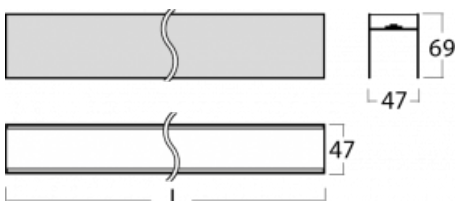

Luminaire

Lina45-S

=145S-A02Q-103HE/840

EPD[®]

Imagine a linear luminaire that can satisfy all your needs: it meets UGR, has high efficiency and you can build it to your specifications. And it looks great too. The Lina45-S offers opal, microprism and optical grille variants, so it can easily meet both UGR under 19 at 4300 lm luminous flux. It is a great solution for visually demanding spaces, as it even meets UGR under 16 in some variants. In addition, you can complement the modular luminaire with a Vali55 relay module, a Rundo circular luminaire or 2 - 3 CUBE reflectors. The indirect lighting component is provided by a clear plexiglass module or a batwing diffuser, which creates a more even illumination of the ceiling. A welcome feature is also the possibility of a curtain at the joint of the profiles, which are also fitted with caps to prevent even minimal draughts. The individual segments are easily connected using connectors and plugged into 230 V.

Technical drawing

Light distribution	Indirect
Luminaire shape	Linear
Material	Aluminium
Lifetime	L80/B20 50 000 hours
Warranty	60 months
Description of luminaires	Luminaire

Dimensions	770 mm × 47 mm × 69 mm
------------	------------------------